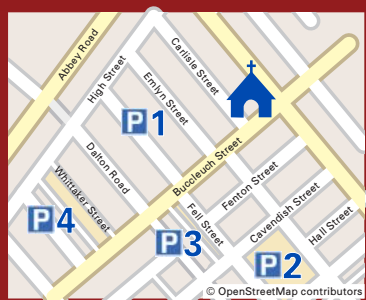

Why not join them for the ride? They'd love to have you along!

Watch and listen at www.youtube.com/c/outoftheashes

Car Parks available for FREE after 6.00pm

1. Emlyn Street
2. Hall Street
3. Fell Street
4. Whittaker Street